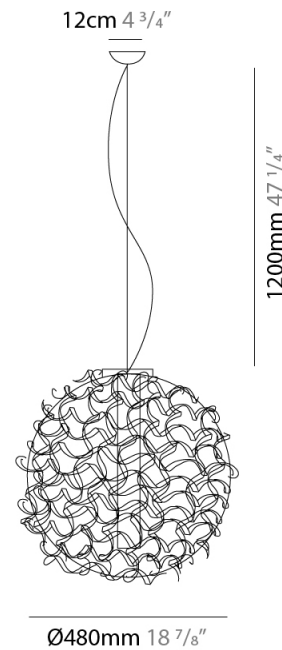

SALSOLA SUSPENSION

D41021-

base number   Finish
Options

1. To build a product code in our configurator select the specify button on the base model # product page
2. To build a manual product code on this datasheet choose from the options listed below in blue font and add the suffix to the base model #

GENERAL

Series: Salsola
Partner: Icone
Division: Design
Installation: Suspension
Product Type: Pendant
Mounting Location: Ceiling

PHYSICAL

Shape: Abstract
Diameter (mm): 480
Diameter (in): 18 ⁷/₈
Height (mm): 1200
Height (in): 47 ¹/₄
Fixture Finish: WHI / OBN
Fixture Material: Aluminum

ELECTRICAL

Number of Lamps: 1
Lamp Type: LED Retrofit
Lamp Shape: A19
Bulb Included: Bulb Not Included
Max. Wattage Per Lamp (W): 15
Lamp Base: E26
Input Voltage (V): 120
Upon Request: 277Vac / GU214

LED

OPTICAL

RATINGS AND CERTIFICATIONS

Certified By: Certified for North American Standards
IP rating: IP20

PROJECT	_____
TYPE	_____
SPECIFIER	_____
QUANTITY	_____
DATE	_____