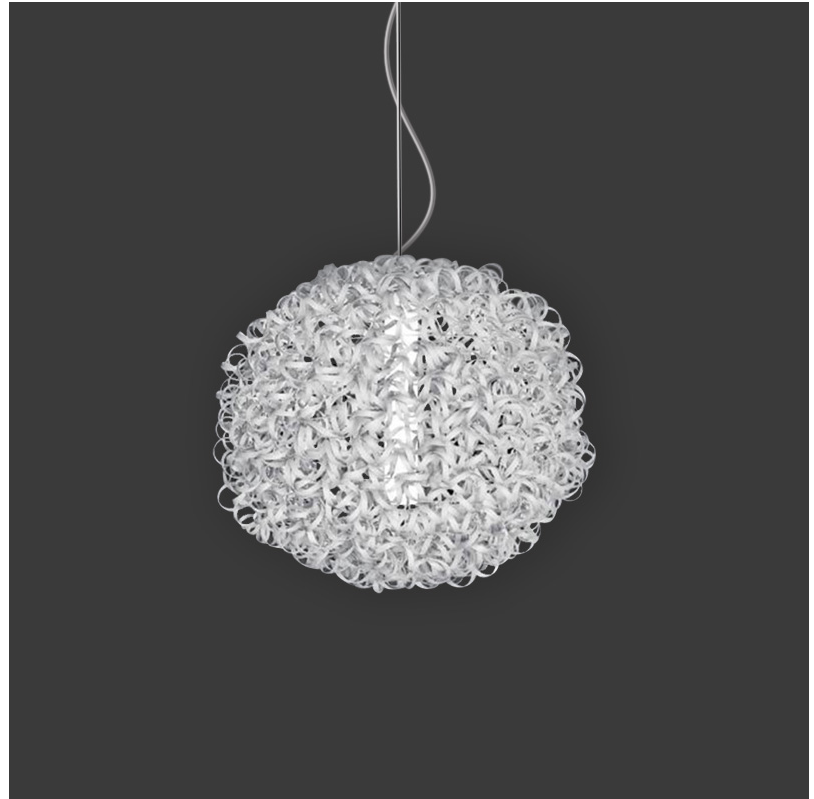

SALSOLA SUSPENSION

D41021-

base number   Finish
Options

1. To build a product code in our configurator select the specify button on the base model # product page
2. To build a manual product code on this datasheet choose from the options listed below in blue font and add the suffix to the base model #

GENERAL

Series: Salsola
Partner: Icone
Division: Design
Installation: Suspension
Product Type: Pendant
Mounting Location: Ceiling

PHYSICAL

Shape: Abstract
Diameter (mm): 480
Diameter (in): 18 ⁷/₈
Height (mm): 1200
Height (in): 47 ¹/₄
Fixture Finish: WHI / OBN
Fixture Material: Aluminum

ELECTRICAL

Number of Lamps: 1
Lamp Type: LED Retrofit
Lamp Shape: A19
Bulb Included: Bulb Not Included
Max. Wattage Per Lamp (W): 15
Lamp Base: E26
Input Voltage (V): 120
Upon Request: 277Vac / GU214

LED

OPTICAL

RATINGS AND CERTIFICATIONS

Certified By: Certified for North American Standards
IP rating: IP20

PROJECT	_____
TYPE	_____
SPECIFIER	_____
QUANTITY	_____
DATE	_____